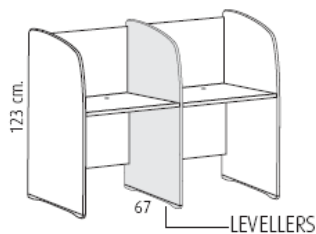

80 cm rectangular desks,
Ergonomic and wave desks

60 cm
rectangular desks

Polystyrene anti humidity foot
with levellers

Tele-cabins

1

Single Work top and back panel in beech or white @ **£78.00**

2

Double work top and back panel in beech or white @ **£139.00**

D-523

3

Sides in White, Beech or Blue @ **£99.00** per pair

4

Internal sides in White, Beech or Blue @ **£51.00**

D29222

ADAPTER PLATE FOR LCD SCREENS

1 Kg.
Vol:0,001 m3
N° Packs: 1