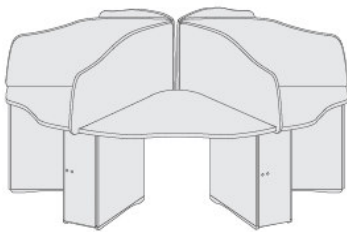

As above with side screens in fabric @ **£79.00**

Mid cover for central core @ **£28.00**

Call centre clusters

D51 4way

Sides in dark grey or silver tops in beech

With beech screens @ **£770.00**

With fabric screens @ **£847.00**