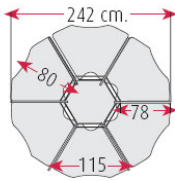

D125 6 way work tops in beech or white
Screens in Silver, Dark grey, or Beech @
£760.00

As above with fabric screens @ **£899.00**