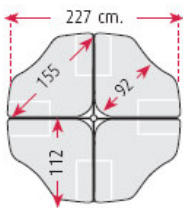

D58 4 way with pedestal sides in silver only

With silver or beech screens @ **£1105.00**

With fabric screens @ **£1216.00**