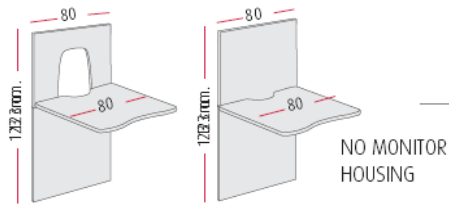

80 cm rectangular desks,
Ergonomic and wave desks

60 cm
rectangular desks

Polystyrene anti humidity foot
with levellers

Tele-cabins

1

Single Work top and back panel in beech or white @ **£78.00**

2

Double work top and back panel in beech or white @ **£139.00**

D-523

3

Sides in White, Beech or Blue @ **£99.00** per pair

4

Internal sides in White, Beech or Blue @ **£51.00**

D29222

ADAPTER PLATE FOR LCD SCREENS

1 Kg.
Vol:0,001 m3
N° Packs: 1

PACK
2 UNITS

R.R.P. UNIT 18,36

Back panel in white or beech with or without computer access, 800mm wide @ **£90.00**

As above 1000mm wide @ **£102.00**

External screens in Beech, Dark grey or silver @ £97.00 per pair
Internal screen as above @ **£51.00**