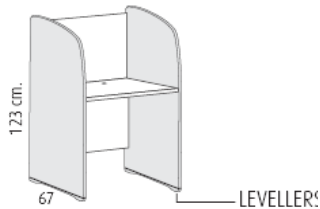

80 cm rectangular desks,
Ergonomic and wave desks

60 cm
rectangular desks

Polystyrene anti humidity foot
with levellers

Tele-cabins

1

Single Work top and back panel in beech or white @ **£78.00**

2

Double work top and back panel in beech or white @ **£139.00**

D-523

3

Sides in White, Beech or Blue @ **£99.00** per pair

4

Internal sides in White, Beech or Blue @ **£51.00**

D29222

ADAPTER PLATE FOR LCD SCREENS

1 Kg.
Vol:0,001 m3
N° Packs: 1