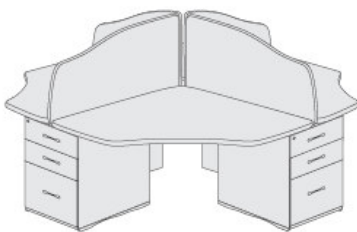

D58 4 way with pedestal sides in silver only

With silver or beech screens @ **£1105.00**

With fabric screens @ **£1216.00**