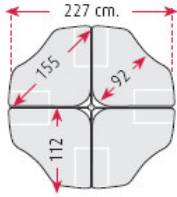

Call centre clusters

D51 4way

Sides in dark grey or silver tops in beech

With beech screens @ **£770.00**

With fabric screens @ **£847.00**