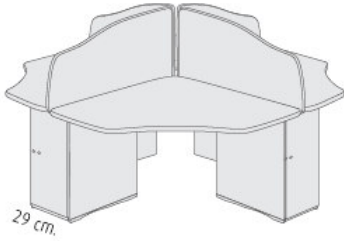

As above with side screens in fabric @ **£79.00**

Mid cover for central core @ **£28.00**

Call centre clusters

D51 4way

Sides in dark grey or silver tops in beech

With beech screens @ **£770.00**

With fabric screens @ **£847.00**