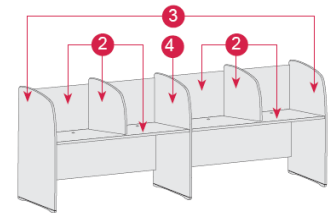

OFFICE REALITY LTD

Offimat Call Centre Desks

Contact us on 01823 663880 or email us at info@officereality.co.uk

Affordable expertise @ www.officereality.co.uk