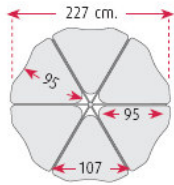

D60 6 way

With Beech screens @ **£1091.00**

With fabric screens @ **£1191.00**