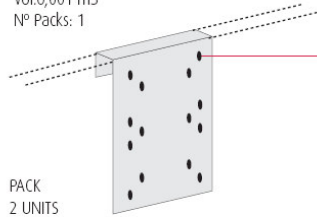

D-523

3

Sides in White, Beech or Blue @ **£99.00** per pair

4

Internal sides in White, Beech or Blue @ **£51.00**

D29222

ADAPTER PLATE FOR LCD SCREENS

1 Kg.
Vol:0,001 m3
N° Packs: 1