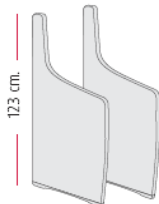

D-523

3

Sides in White, Beech or Blue @ **£99.00** per pair

4

Internal sides in White, Beech or Blue @ **£51.00**

D29222

ADAPTER PLATE FOR LCD SCREENS

1 Kg.
Vol:0,001 m3
N° Packs: 1

PACK
2 UNITS

R.R.P. UNIT 18,36

Back panel in white or beech with or without computer access, 800mm wide @ **£90.00**

As above 1000mm wide @ **£102.00**

External screens in Beech, Dark grey or silver @ £97.00 per pair
Internal screen as above @ **£51.00**

External cut away screens in Beech or Dark grey @ **£103.00** per pair
Internal cut away screens @ **£56.00** each

Translucent glass infill screens @ **£72.00** per pair

EXTENDABLE CONFIGURATIONS

5, 7 or more positions Call Centre adaptable to customers needs. Easy assembly and access to cables.