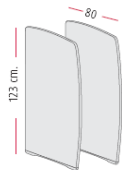

External screens in Beech, Dark grey or silver @ £97.00 per pair
Internal screen as above @ **£51.00**