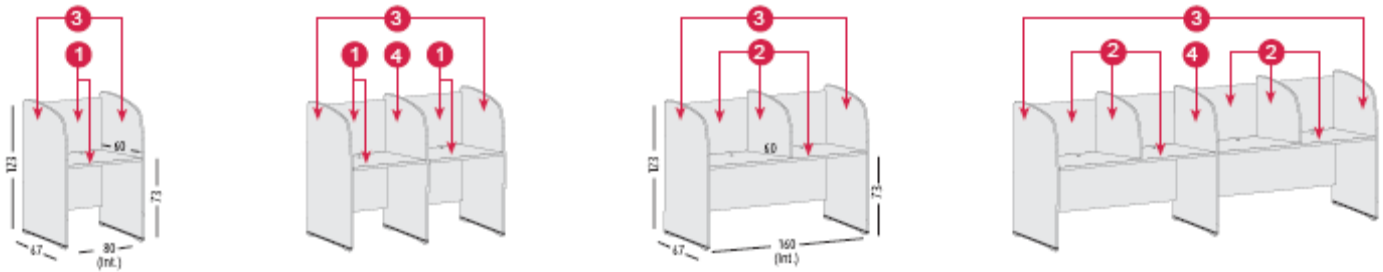

80 cm rectangular desks,
Ergonomic and wave desks

60 cm
rectangular desks

Polystyrene anti humidity foot
with levellers

Tele-cabins

1

Single Work top and back panel in beech or white @ **£78.00**

2

Double work top and back panel in beech or white @ **£139.00**

D-523

3

Sides in White, Beech or Blue @ **£99.00** per pair

4

Internal sides in White, Beech or Blue @ **£51.00**

D29222

ADAPTER PLATE FOR LCD SCREENS

1 Kg.
Vol:0,001 m3
N° Packs: 1