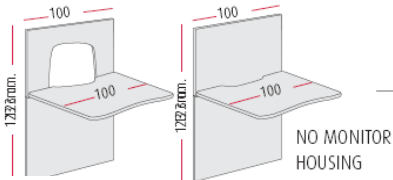

As above 1000mm wide @ **£102.00**

External screens in Beech, Dark grey or silver @ £97.00 per pair
Internal screen as above @ **£51.00**