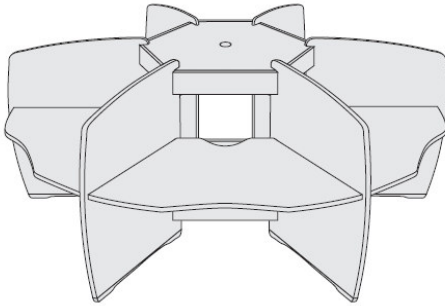

D60 6 way

With Beech screens @ **£1091.00**

With fabric screens @ **£1191.00**

D58 4 way with pedestal sides in silver only

With silver or beech screens @ **£1105.00**

With fabric screens @ **£1216.00**

D125