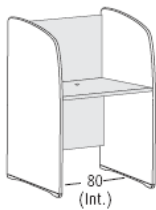

80 cm rectangular desks,
Ergonomic and wave desks

60 cm
rectangular desks

Polystyrene anti humidity foot
with levellers

Tele-cabins

1

Single Work top and back panel in beech or white @ **£78.00**

2

Double work top and back panel in beech or white @ **£139.00**

D-523

3

Sides in White, Beech or Blue @ **£99.00** per pair

4

Internal sides in White, Beech or Blue @ **£51.00**

D29222

ADAPTER PLATE FOR LCD SCREENS

1 Kg.
Vol:0,001 m3
N° Packs: 1