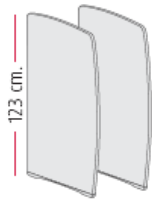

Example Layouts

All with internal screens

PLEASE ORDER "A" OR "B" COVERS TO FINISH THESE CONFIGURATIONS

NO MONITOR HOUSING

Back panel and work top in beech with our without computer access @ **£97.00**

Work top in beech @ **£66.00**