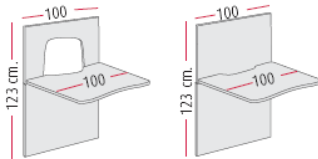

PLEASE ORDER "A" OR "B" COVERS TO FINISH THESE CONFIGURATIONS

NO MONITOR HOUSING

Back panel and work top in beech with our without computer access @ **£97.00**

Work top in beech @ **£66.00**