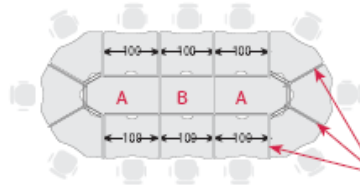

Example Layouts

All with internal screens

PLEASE ORDER "A" OR "B" COVERS TO FINISH THESE CONFIGURATIONS

NO MONITOR HOUSING

Back panel and work top in beech with our without computer access @ **£97.00**

Work top in beech @ **£66.00**