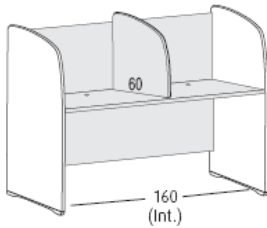

80 cm rectangular desks,
Ergonomic and wave desks

60 cm
rectangular desks

Polystyrene anti humidity foot
with levellers

Tele-cabins

1

Single Work top and back panel in beech or white @ **£78.00**

2

Double work top and back panel in beech or white @ **£139.00**

D-523

3

Sides in White, Beech or Blue @ **£99.00** per pair

4

Internal sides in White, Beech or Blue @ **£51.00**

D29222

ADAPTER PLATE FOR LCD SCREENS

1 Kg.
Vol:0,001 m3
N° Packs: 1