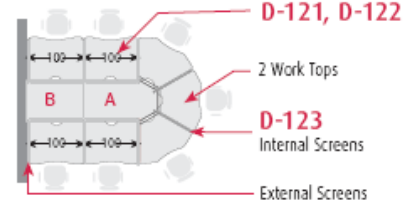

PACK
2 UNITS

R.R.P. UNIT 18,36

Back panel in white or beech with or without computer access, 800mm wide @ **£90.00**

As above 1000mm wide @ **£102.00**

External screens in Beech, Dark grey or silver @ £97.00 per pair
Internal screen as above @ **£51.00**

External cut away screens in Beech or Dark grey @ **£103.00** per pair
Internal cut away screens @ **£56.00** each

Translucent glass infill screens @ **£72.00** per pair

EXTENDABLE CONFIGURATIONS

5, 7 or more positions Call Centre adaptable to customers needs. Easy assembly and access to cables.

Example Layouts

All with internal screens

PLEASE ORDER "A" OR "B" COVERS TO FINISH THESE CONFIGURATIONS

NO MONITOR HOUSING

Back panel and work top in beech with our without computer access @ **£97.00**

Work top in beech @ **£66.00**